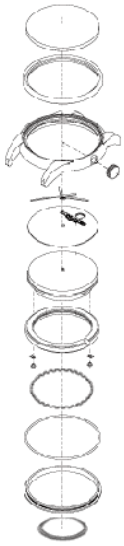

Reference: L300130952

	Reference	Name
→	L299091512	CASING CLAMP
→	L299091512	CASING CLAMP
→	L299091540	CASING CLAMP SCREW
→	L299091540	CASING CLAMP SCREW
→	L319131190	PLEXI GLASS GREY RING
→	L329131188	SS BEZEL
→	L329133690	CASE BACK SPRING
→	L333131189	METAL CASING RING
→	L349130963	SS CASE BACK L4.795.4
→	L358131648	SS CROWN TUBE
→	L359106373	CROWN SS
→	L379076220	CASEBACK GASKET
→	L399108979	MEDALLION YELLOW GOLD CARAVELLE